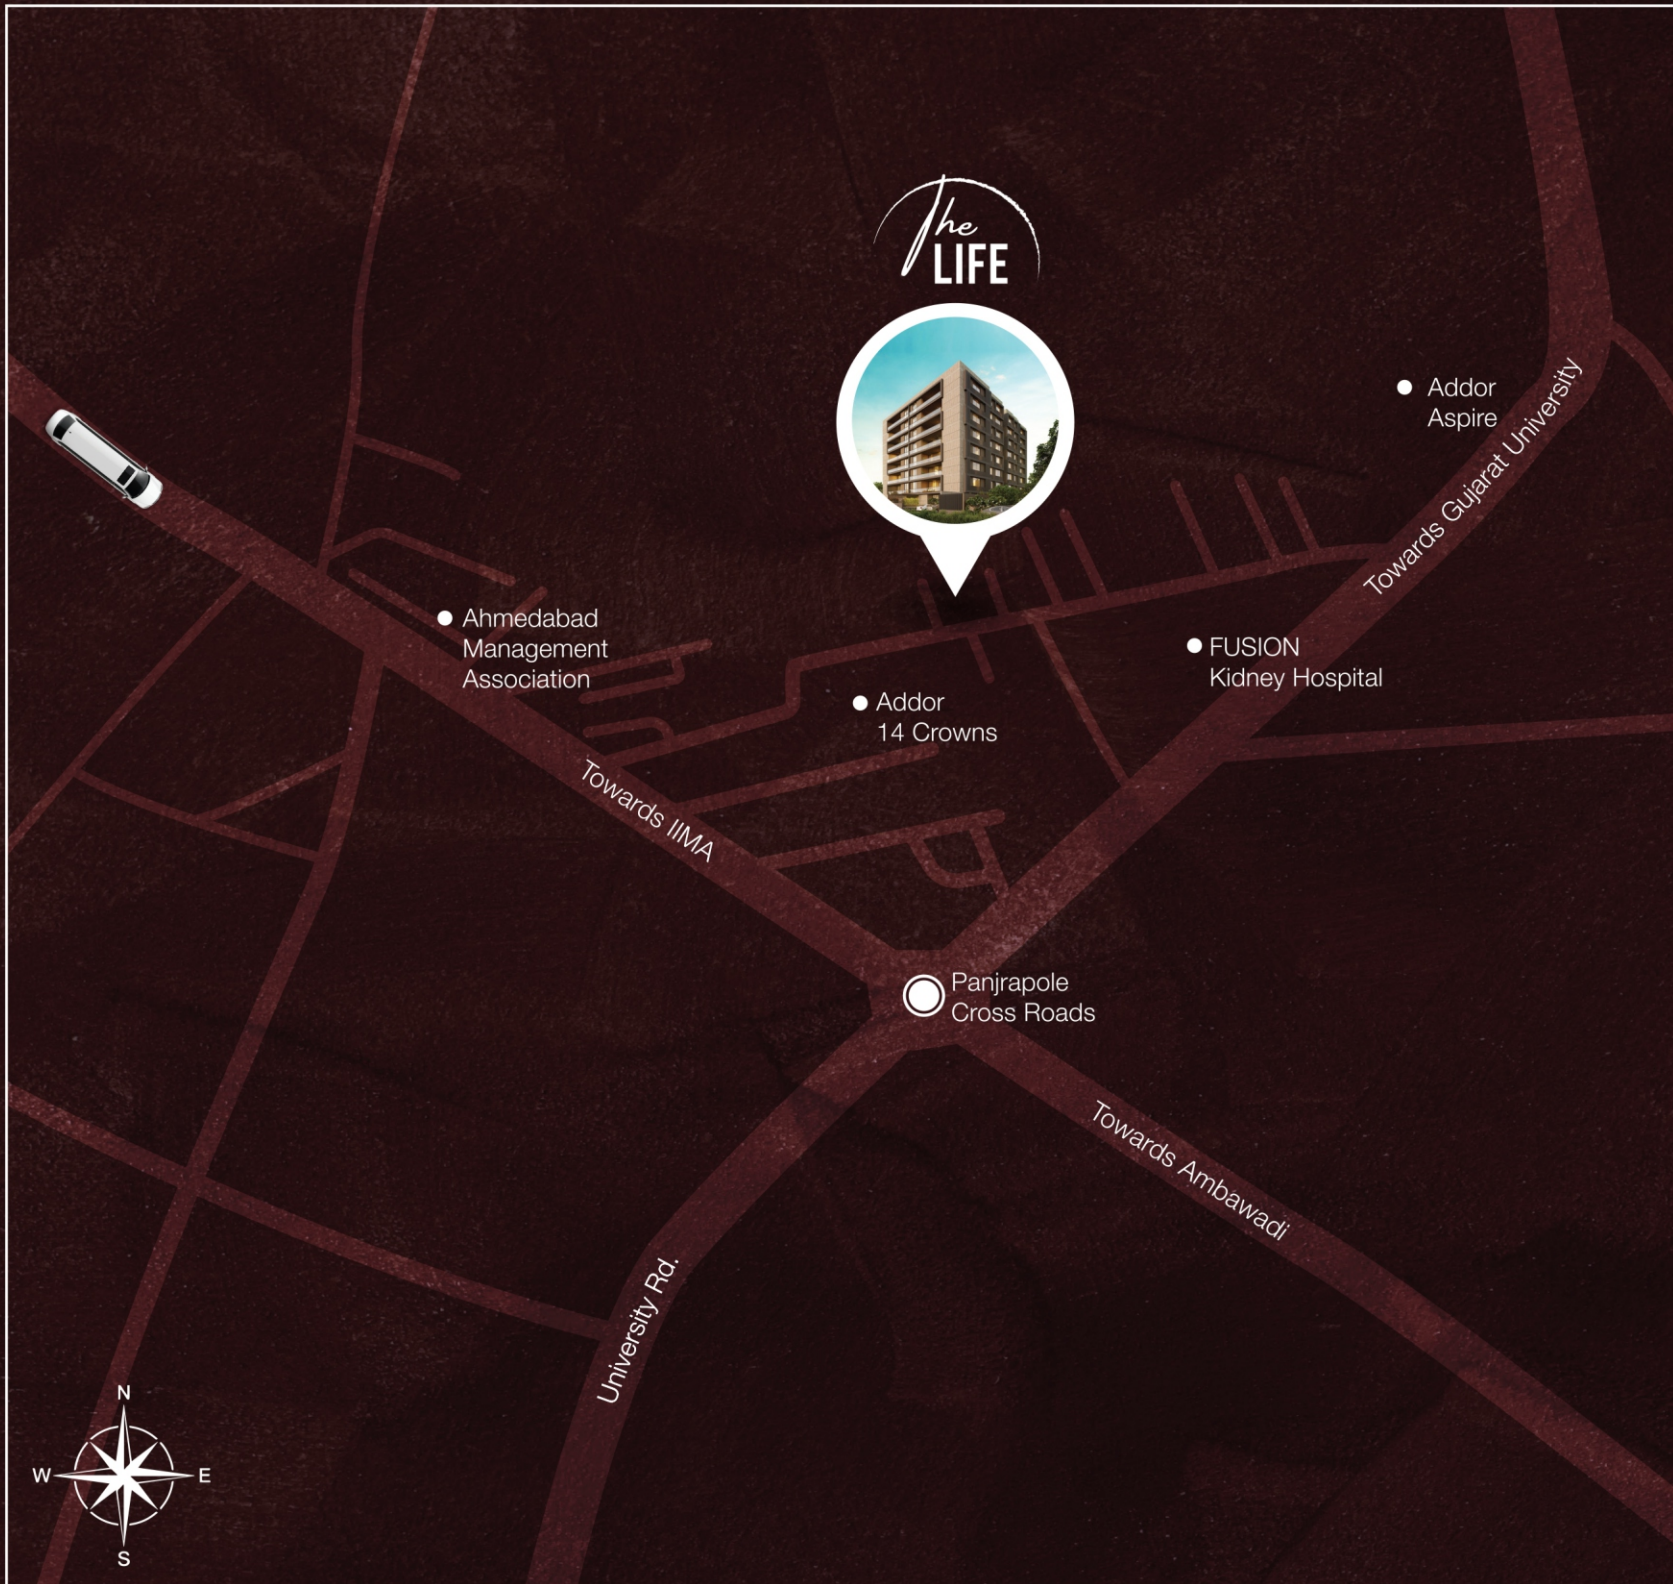

The LIFE

• Addor Aspire

• Ahmedabad Management Association

• Addor 14 Crowns

• FUSION Kidney Hospital

○ Panjrapole Cross Roads

5

Mins from C.G. Road

10

Mins from Ashram Road

15

Mins from S.G. Road